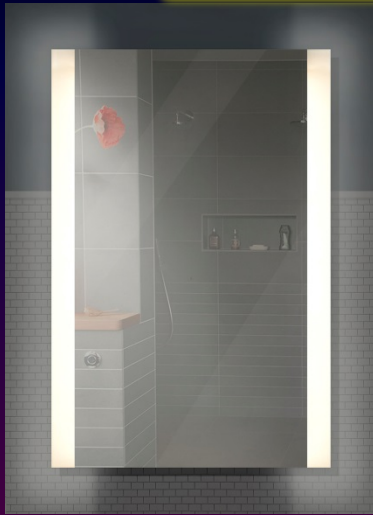

# Backlit Mirror

**LM2436-2LED**

**LM3636-4LED**

**LM4836-4LED**

Item#	Width	Height	Price (each)	Wattage	Lumens
LM2436-2LED	24"	36"	\$194.12	56W	4,600
LM3636-4LED	36"	36"	\$217.65	85W	9,100
LM4836-4LED	48"	36"	\$282.35	100W	11,000

- Super bright 5730 SMD LEDs mounted to a rigid aluminum heat sink for high lumen output and extreme long life.
- Environmentally Friendly: Mirrors made with copper, arsenic and lead free float plate glass.
- Available in a variety of sizes, and custom sizes.