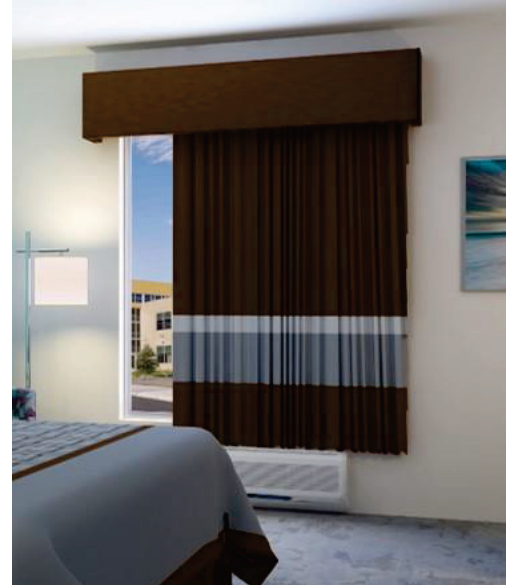

Matrix Price List 2018

Window Treatment Program

Drapery Package Option 1 **$129.00***

*Prices are subject to change. If sizes exceed 72" wide for soft cornice and 72" long for blackout, items will be priced individually.

Includes:

Soft Cornice

100% Polyester | 3-Pass Blackout | Wall Mounted | Board and L Brackets Included

Pattern: Matrix

Color: Chive Rust, Marigold Cocoa, Grey Cocoa

Blackout

100% Polyester | Pinch Pleat | 200% Fullness | Wall Mounted | One-way Draw

Pattern: Matrix

Color: Chive Rust, Marigold Cocoa, Grey Cocoa

sales@kmksupply.com | 1-800-325-3477 | www.kmksupply.com

Prices Valid Through 3.31.18
Revised 12.12.17