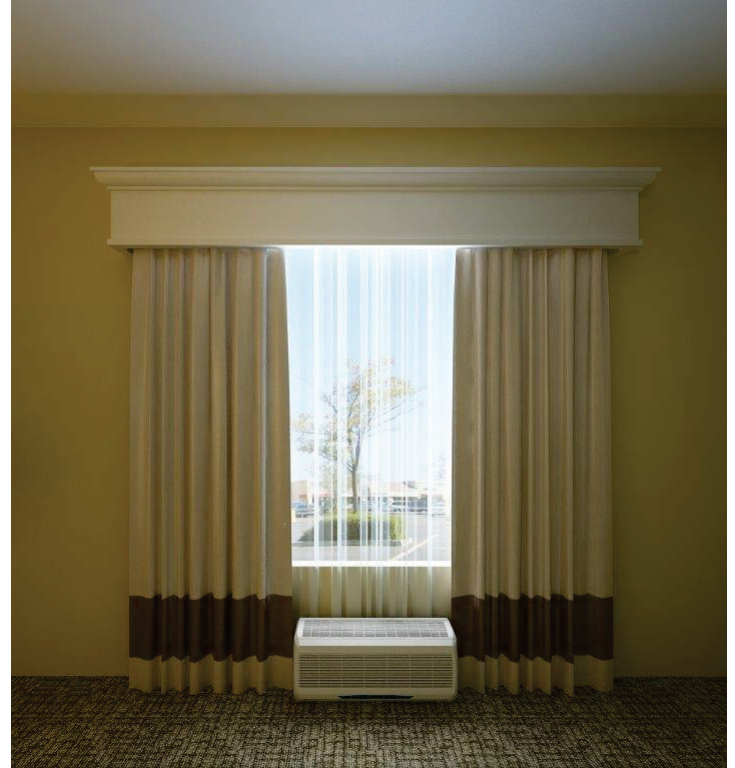

“Truly Yours” Drapery

where top of the window to ceiling exceeds 12"

Soffit

Wooden Soffit | Painted SW 0050 Classic Light Buff | Wall Mount

Pricing varies based on finished sizes

sales@kmksupply.com | 1-800-325-3477 | www.kmksupply.com

Prices Valid Through 3.31.18
Revised 12.12.17