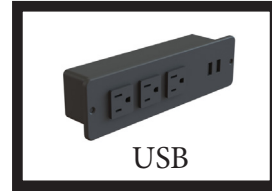

Two Tone Collection

SABLE

Nightstand (18\"/>