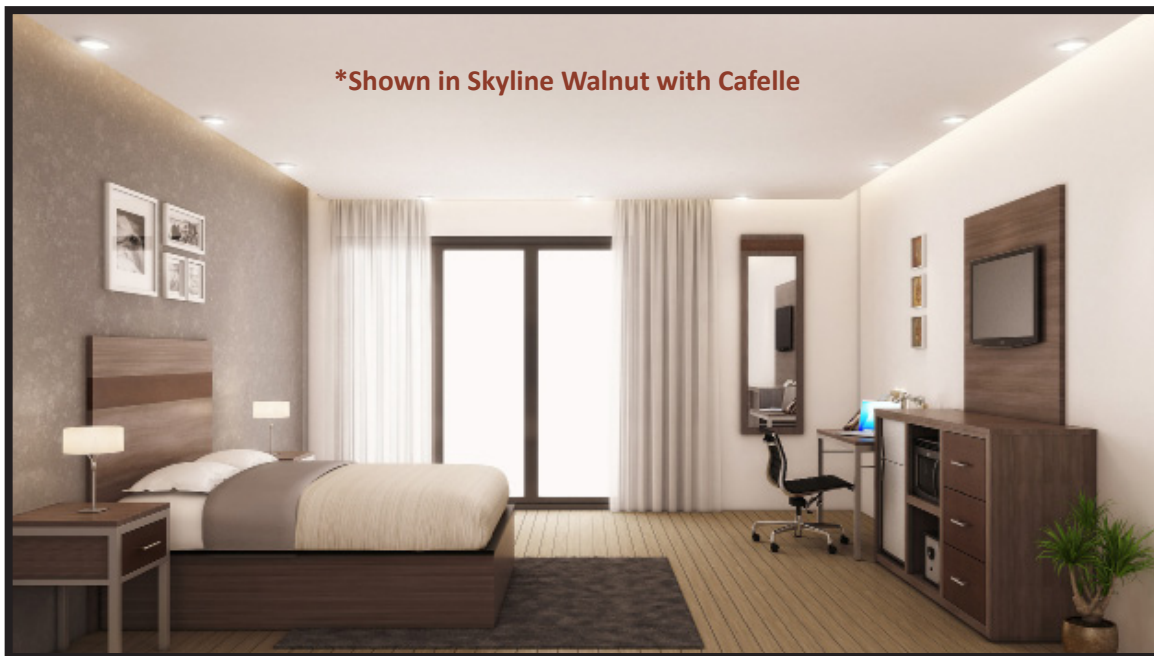

Two Tone Collection

SABLE

Our Two Tone Collection of hospitality furniture invokes clean contemporary lines that accentuate its durability and impressive value. The Two Tone Collection is manufactured using high pressure laminate on both the tops and sides to provide longer-lasting furniture at an affordable price.