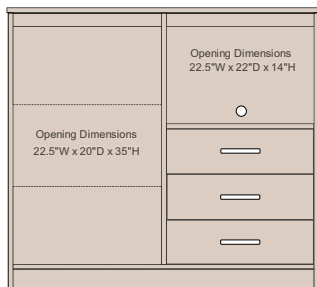

EARTH Micro Fridge Unit

QIEAR-120 48"W x 22"D x 43"H