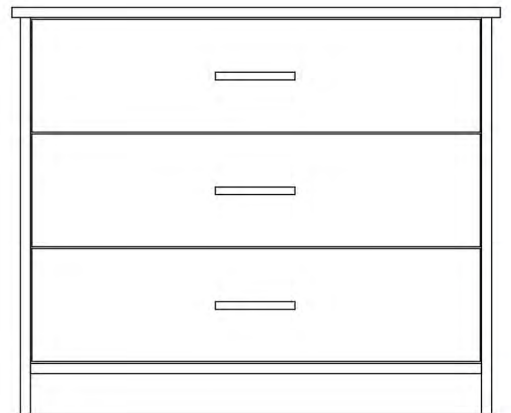

SIMPLICITY SERIES ***Shown in Columbian Walnut***

Made in USA

<---GRAIN--->

SM-P107 Activity Table
30" w x 30" d x 30" h
SM-P116 End Table
24" w x 24" d x 24" h

SM-P115 Cocktail Table
34" w x 20" d x 17" h

SM-P110 Full Headboard 56" w x 3/4" d x 36" h
SM-P111 Queen Headboard 62" w x 3/4" d x 36" h
SM-P112 King Headboard 78" w x 3/4" d x 36" h

SM-P105 Desk (No Drawer)
42" w x 24" d x 30" h

SM-P104A Nightstand
24" w x 16" d x 28" h

SM-P102 Three Drawer Chest
36" w x 22" d x 30" h

SM-P123 Microfridge Combo Unit (No Door)
48" w x 22" d x 43" h

SM-P102A Three Drawer Chest w/ Shelf
36" w x 22" d x 36" h

SM-P104 Nightstand
24" w x 16" d x 24" h