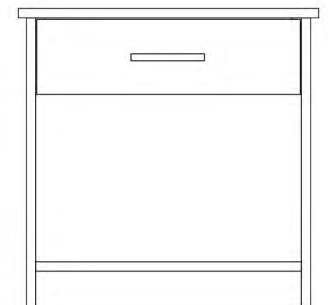

SIMPLICITY SERIES ***Shown in Columbian Walnut***

Made in USA

<---GRAIN--->

SM-P107 Activity Table
30" w x 30" d x 30" h
SM-P116 End Table
24" w x 24" d x 24" h

SM-P115 Cocktail Table
34" w x 20" d x 17" h

SM-P110 Full Headboard 56" w x 3/4" d x 36" h
SM-P111 Queen Headboard 62" w x 3/4" d x 36" h
SM-P112 King Headboard 78" w x 3/4" d x 36" h

SM-P105 Desk (No Drawer)
42" w x 24" d x 30" h

SM-P104A Nightstand
24" w x 16" d x 28" h

SM-P102 Three Drawer Chest
36" w x 22" d x 30" h

SM-P123 Microfridge Combo Unit (No Door)
48" w x 22" d x 43" h

SM-P102A Three Drawer Chest w/ Shelf
36" w x 22" d x 36" h

SM-P104 Nightstand
24" w x 16" d x 24" h