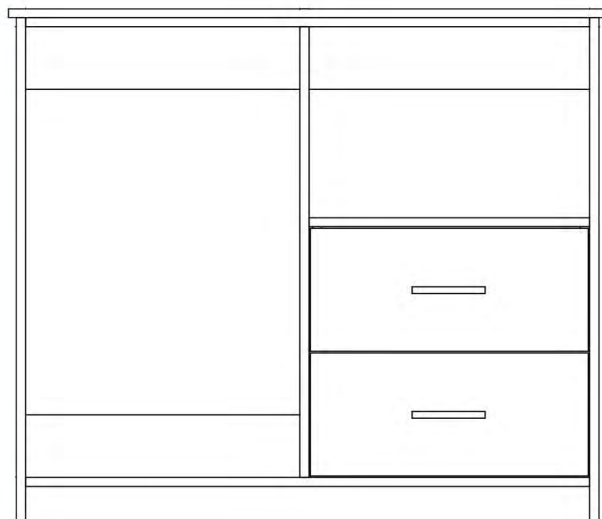

SIMPLICITY SERIES ***Shown in Columbian Walnut***

Made in USA

<---GRAIN--->

SM-P107 Activity Table
30" w x 30" d x 30" h
SM-P116 End Table
24" w x 24" d x 24" h

SM-P115 Cocktail Table
34" w x 20" d x 17" h

SM-P110 Full Headboard 56" w x 3/4" d x 36" h
SM-P111 Queen Headboard 62" w x 3/4" d x 36" h
SM-P112 King Headboard 78" w x 3/4" d x 36" h

SM-P105 Desk (No Drawer)
42" w x 24" d x 30" h

SM-P104A Nightstand
24" w x 16" d x 28" h

SM-P102 Three Drawer Chest
36" w x 22" d x 30" h

SM-P123 Microfridge Combo Unit (No Door)
48" w x 22" d x 43" h

SM-P102A Three Drawer Chest w/ Shelf
36" w x 22" d x 36" h

SM-P104 Nightstand
24" w x 16" d x 24" h