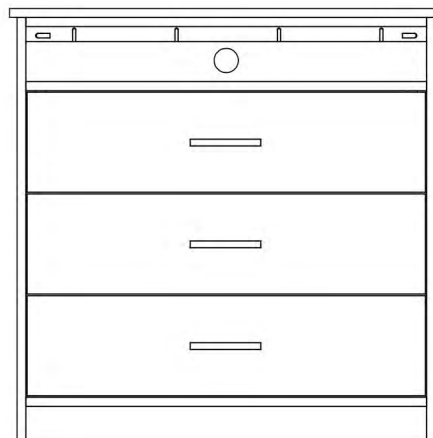

SM-P110 Full Headboard 56" w x 3/4" d x 36" h
SM-P111 Queen Headboard 62" w x 3/4" d x 36" h
SM-P112 King Headboard 78" w x 3/4" d x 36" h

SM-P105 Desk (No Drawer)
42" w x 24" d x 30" h

SM-P104A Nightstand
24" w x 16" d x 28" h

SM-P102 Three Drawer Chest
36" w x 22" d x 30" h

SM-P123 Microfridge Combo Unit (No Door)
48" w x 22" d x 43" h

SM-P102A Three Drawer Chest w/ Shelf
36" w x 22" d x 36" h

SM-P104 Nightstand
24" w x 16" d x 24" h