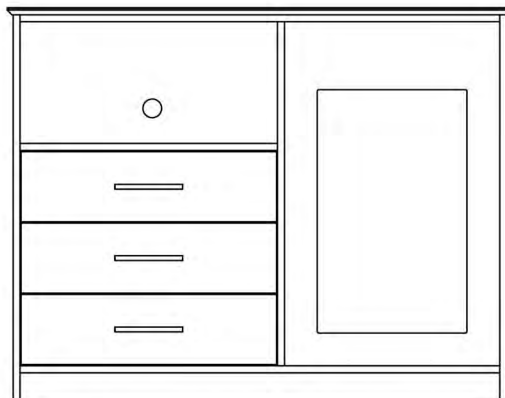

RAMSEY SERIES

Shown in Grey Elm

DB-B210AX Full Hdbd 56" w x 1 1/2" d x 36" h
 DB-211X Queen Hdbd 62" w x 1 1/2" d x 36" h
 DB-B212AX King Hdbd 78" w x 1 1/2" d x 36" h

DB-B204X NS 22" w x 16" d x 24" h
 DB-B204BX NS 22" w x 16" d x 28" h
 DB-B204CX NS 30" w x 16" d x 28" h
 DB-B204HX NS 30" w x 16" d x 24" h

DB-B207X Activity Table
 30" w x 30" d x 30" h
 DB-B216X End Table
 24" w x 24" d x 23" h

DB-B214X Luggage Bench
 36" w x 22" d x 24/28" h

DB-B202CX Chest 36" w x 20" d x 30" h
 DB-B202X TV Chest 36" w x 22" d x 36" h
 DB-B20GX TV Chest 42" w x 22" d x 36" h

DB-B205X Desk w/Drawer 42" w x 24" d x 30" h
 DB-B205B Desk w/Drawer 48" w x 26" d x 30" h
 DB-B205AX Desk 42" w x 24" d x 30" h
 DB-B205DX Desk 48" w x 26" d x 30" h

DB-B215X Coffee Table
 34" w x 20" d x 18" h

DB-B206X Mirror
 28 3/4" w x 3/4" d x 45 1/4" h

DB-B223X Microfridge 54" w x 24" d x 42" h
 DB-223CX Microfridge w/door 54" w x 24" d x 42" h

DB-B223BX Microfridge
 23" w x 22" d x 56" h

DB-B203X Wardrobe
 36" w x 22" d x 66" h