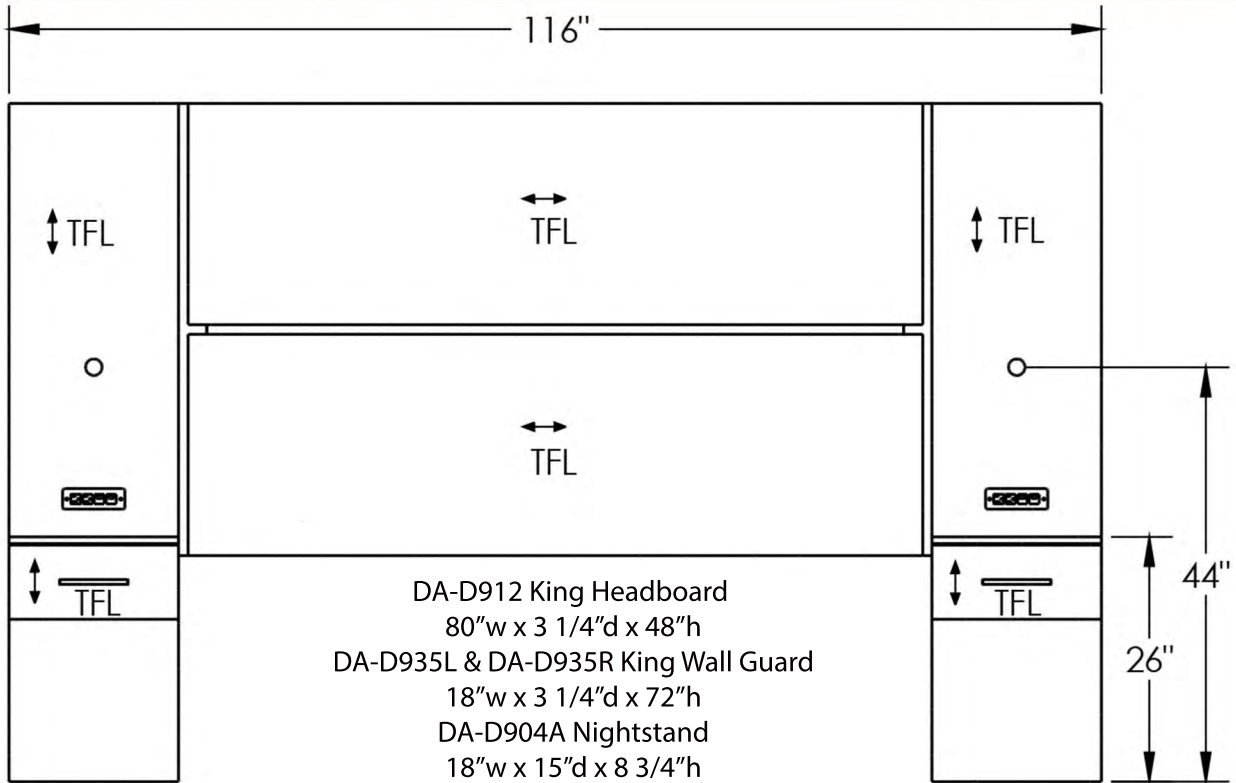

DANIEL LAMINATE SERIES

Shown in Studio Teak

Made in USA

Laminate Options

Manitoba Maple

Grey Elm

Boardwalk Oak

Uptown Walnut