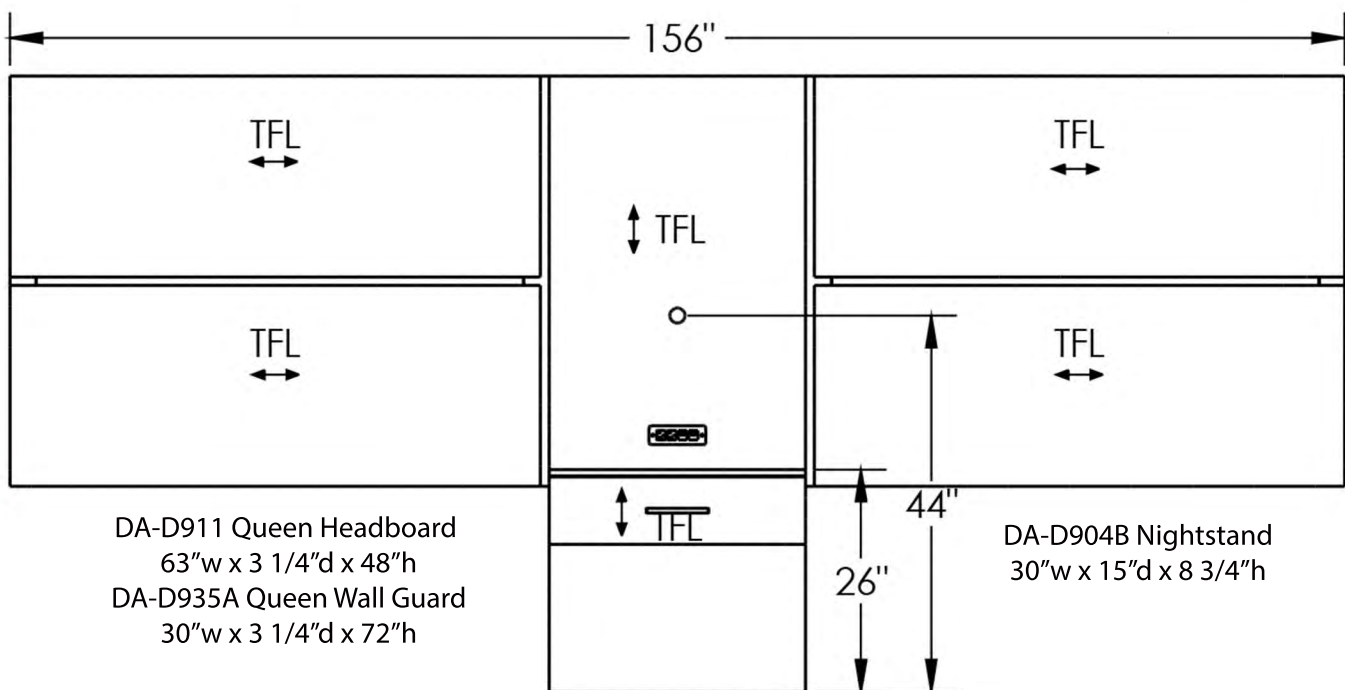

DANIEL LAMINATE SERIES

Shown in Studio Teak

Made in USA

Laminate Options

Manitoba Maple

Grey Elm

Boardwalk Oak

Uptown Walnut