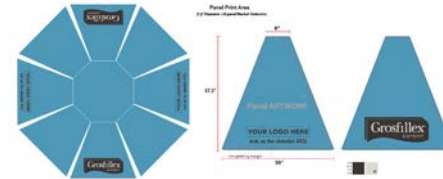

Customize Your Windmasters & Chaises

Ahora proponemos personalizar sus productos
Maintenant nous proposons la personnalisation de vos produits

- Exclusively for Windmaster Umbrellas

Why Customize?

- Promotes business and increases brand recognition
- Easily identify and keep track of umbrella inventory
- Custom printing makes up 30% of umbrella business