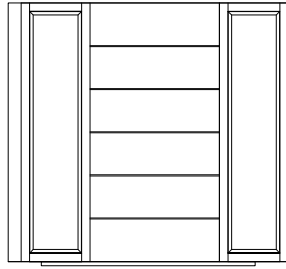

Desk & Vanity

Wall Desk (K/D)
90"W x 33"D x 46"H

Vanity (K/D)
68"W x 22"D x 34"H

CURVA collection

Headboard

TV Wall Panel

Nightstand

Desk

Dresser

Luggage Bench Right

Luggage Bench Left

Headboard

King Headboard
78"W x 4"D x 60"H

Queen Headboard
65"W x 4"D x 60"H

King Headboard
78"W x 4"D x 48"H

Queen Headboard
65"W x 4"D x 48"H