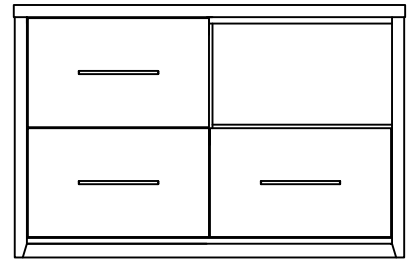

3 DRAWER CHEST WITH OPEN SHELF RIGHT
CS-3DC-R
48"W x 24"D x 31"H