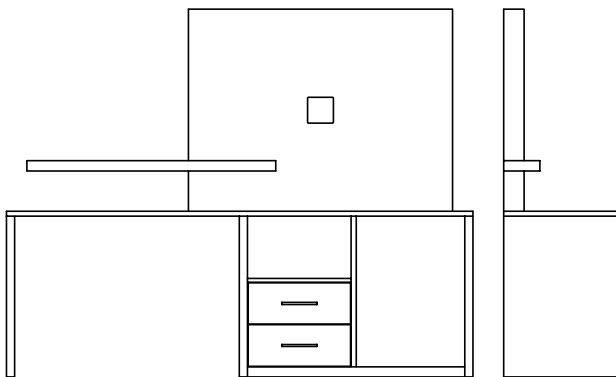

PRICING

We BEAT any price*

VISTA collection

Headboard

Desk/Microfridge Unit

Communal Table (K/D)
90"W x 42"D x 33"H

Headboard

King Headboard (K/D)
118"W x 17"D x 82"H

Q/Q Bed (K/D)
158"W x 17"D x 82"H

ADA Q/Q Bed (K/D)
152"W x 17"D x 82"H

Table & Desk

Connectivity Table Small (K/D)
72"W x 19 3/4"D x 52"H

Connectivity Table Large (K/D)
84"W x 19 3/4"D x 52"H

Desk/Microfridge Unit (K/D)
90"W x 22"D x 71"H

Desk/Storage Unit (K/D)
90"W x 22"D x 71"H

REFRESH collection

Headboard

Bed Base

Wall Desk

Nightstand A
X-207A

19 1/4"W x 17 1/4"D x 26"H

Nightstand B
X-207B