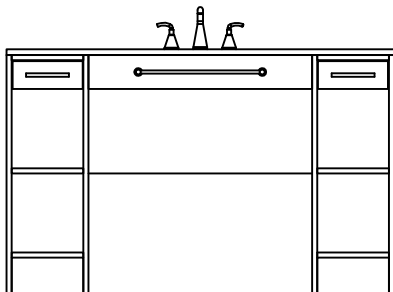

Vanity

Vanity Option 1
54"W x 22"D x 34"H