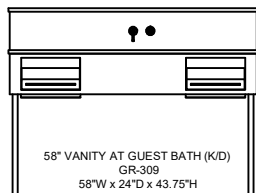

Streamline Divider
ADA Compliant
GR-313
76"W x 40"D x 71"H

Luggage Bench
GR-324
34"W x 22"D x 28"H

Vanity

68" Guest Bath (K/D)
GR-308
68"W x 24"D x 43.75"H

58" Guest Bath (K/D)
GR-309
58"W x 24"D x 43.75"H