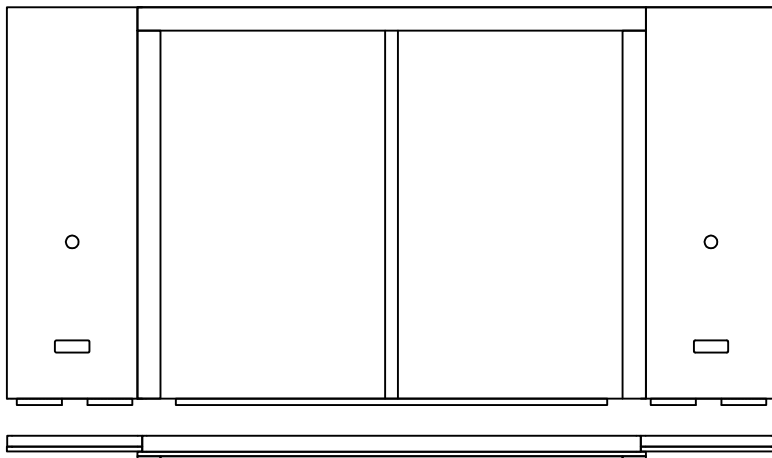

1 KING HEADBOARD WITH 2 SIDE PANELS-TALL (K/D)
CS-1KH-2SP-TALL
118"W x 3 3/4"D x 60"H