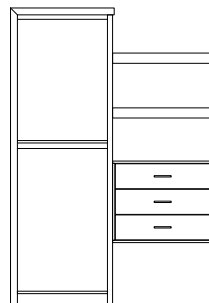

Mobile Desk (K/D)
X-209-MS
48"W x 24"D x 30"H

End Table
X-221-MS
20" DIA x 24"H

Dining Table (K/D)
X-218B-MS
72"W x 24"D x 31"H

Bar Table (K/D)
X-218A-MS
72"W x 24"D x 42"H

Fixed Ledge - Custom (K/D)
X-210-MS
129 1/2"W x 18"D x 34"H

Storage & Vanity

Lower Pantry
X-221A-B-MS
12"W x 17 3/4"D x 30 3/8"H

Upper Pantry
X-221A-B-MS
12"W x 18"D x 46"H

Built In Closet (K/D)
X-213A-MS
59 1/2"W x 22"D x 87"H

Decorative Storage Shelf
X-212-MS
18"W x 6"D x 40"H