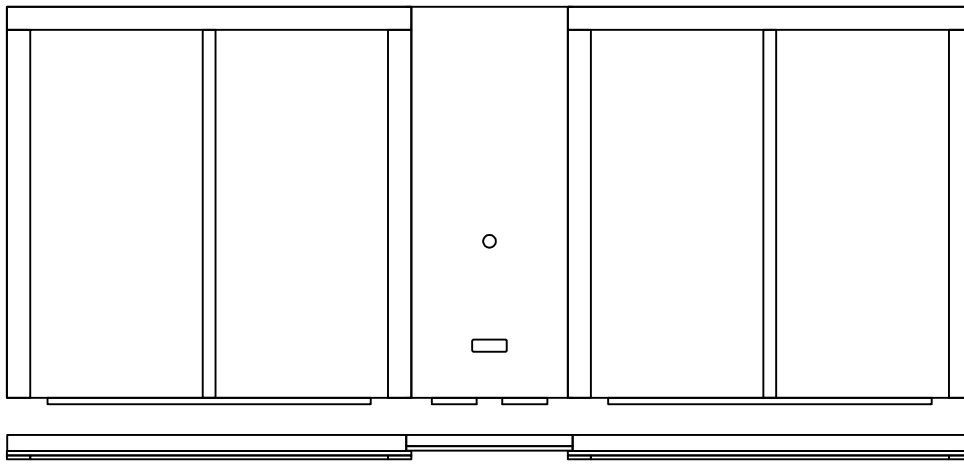

Desk & Cabinet

Desk (K/D)
X-209
48"W x 24"D x 32"H

Microfridge Cabinet Left
X-209L
48"W x 24"D x 32"H

Microfridge Cabinet Right
X-209R
48"W x 24"D x 32"H

859 collection

Headboard

Nightstand

Chest & Dresser

Desk & Table

2 QUEEN HEADBOARD WITH 1 CENTER PANEL-TALL (K/D)
 CS-2QH-1CP-TALL
 148"W x 3 3/4"D x 60"H

MEDIA PANEL
 CS-MEDIA
 48"W x 2"D x 48"H

1 KING HEADBOARD WITH 2 SIDE PANELS-TALL (K/D)
 CS-1KH-2SP-TALL
 118"W x 3 3/4"D x 60"H