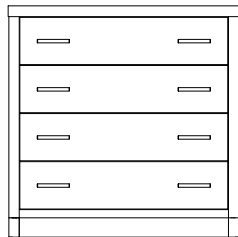

4 Drawer Chest
52"W x 24"D x 31"H