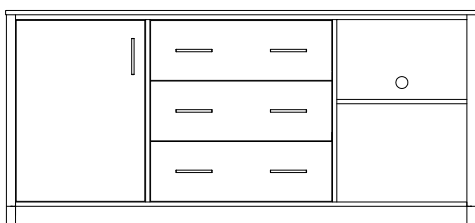

Dresser

Dresser/Microfridge Combo Unit
77"W x 24"D x 35"H