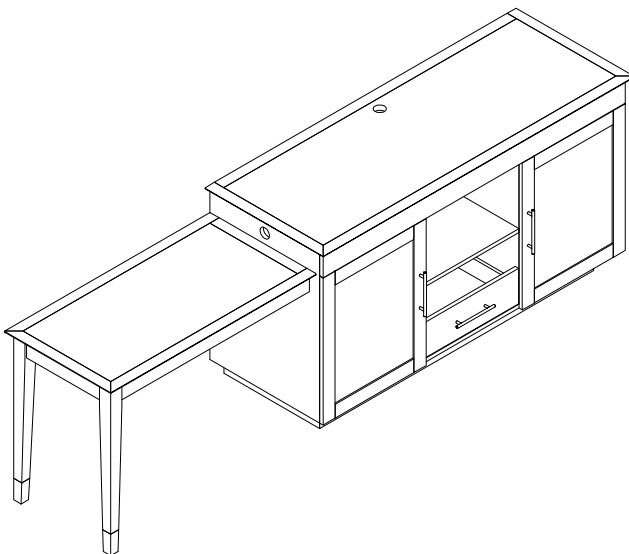

Nightstand

18"W x 16"D x 16.5"H

Desk

108.5"W x 25"D x 36"H

ROY collection

TV Stand

Headboard

Dresser with Minibar