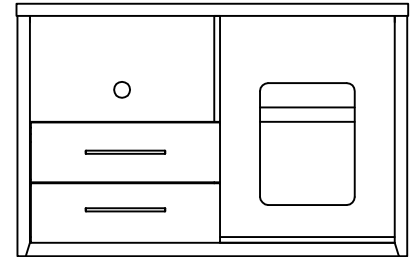

3 DRAWER CHEST WITH OPEN SHELF LEFT
CS-3DC-L
48"W x 24"D x 31"H

3 DRAWER CHEST WITH OPEN SHELF RIGHT
CS-3DC-R
48"W x 24"D x 31"H

WARDROBE WITH 2 DOORS
CIS-WARDROBE
32 1/4"W x 24"D x 78"H

MICROFRIDGE 2 DRAWER CHEST COMBO
LEFT
CI-MFC-COMBO-L
48"W x 24"D x 31"H