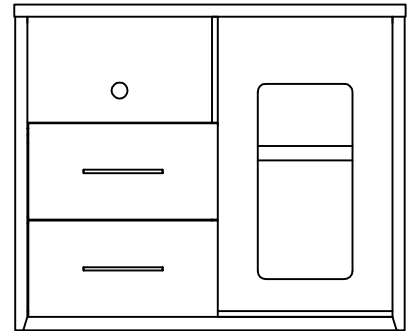

MICROFRIDGE 2 DRAWER CHEST COMBO
RIGHT-EXTRA TALL
CI-MFC-COMBO-R-XT
48"W x 24"D x 40"H