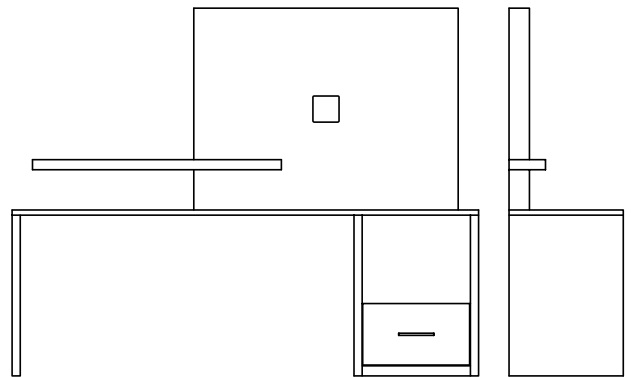

PRICING

We BEAT any price*

VISTA collection

Headboard

Desk/Microfridge Unit

Communal Table (K/D)
90"W x 42"D x 33"H

Headboard

King Headboard (K/D)
118"W x 17"D x 82"H

Q/Q Bed (K/D)
158"W x 17"D x 82"H

ADA Q/Q Bed (K/D)
152"W x 17"D x 82"H

Table & Desk

Connectivity Table Small (K/D)
72"W x 19 3/4"D x 52"H

Connectivity Table Large (K/D)
84"W x 19 3/4"D x 52"H

Desk/Microfridge Unit (K/D)
90"W x 22"D x 71"H

Desk/Storage Unit (K/D)
90"W x 22"D x 71"H

REFRESH collection

Headboard

Bed Base

Wall Desk

Nightstand A
X-207A

19 1/4"W x 17 1/4"D x 26"H

Nightstand B
X-207B