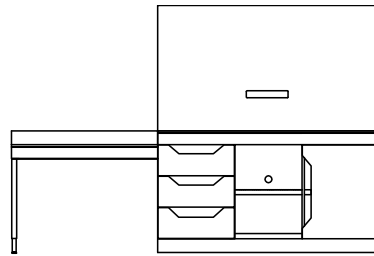

Streamline Desk Unit No Refrigerator
ADS Compliant
GR-323
105"W x 24"D x 71"H