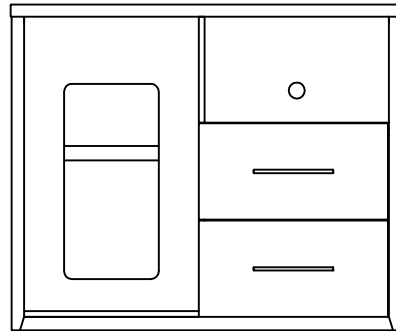

MICROFRIDGE 2 DRAWER CHEST COMBO
LEFT-EXTRA TALL
CI-MFC-COMBO-L-XT
48"W x 24"D x 40"H