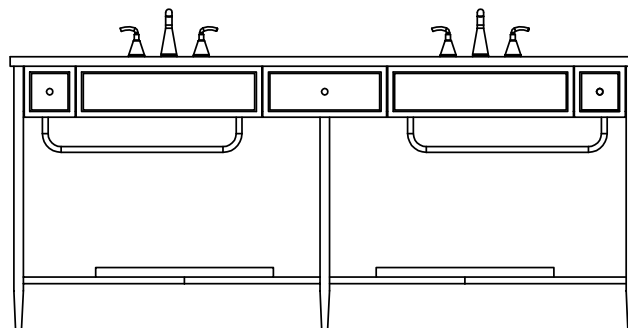

King Headboard
78"W x 3"D x 50"H

Nightstand
24"W x 18"D x 24"H

Side Table
24"DIA x 22"H

Desk & Dresser

Desk
60"W x 24"D x 31 1/2"H

Dresser
56"W x 24"D x 38"H

Vanity

Vanity Double Sink
78"W x 22"D x 34"H