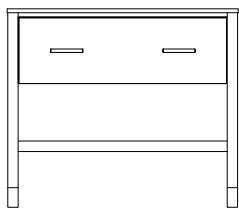

Console Table
42"W x 24"D x 36"H