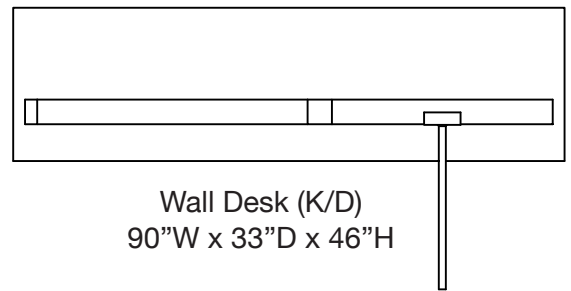

Desk & Vanity

Wall Desk (K/D)
90"W x 33"D x 46"H