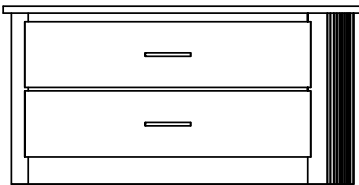

Dresser, Desk & TV Panel

Dresser Corner with 6 Groves
48"W x 24"D x 32"H

Desk Corner with 6 Groves
48"W x 24"D x 31"H

TV Wall Panel
48"W x 2 1/8"D x 48"H

Luggage Bench & Nightstand

Luggage Bench Right
Corner with 6 Groves
42"W x 24"D x 20 3/4"H