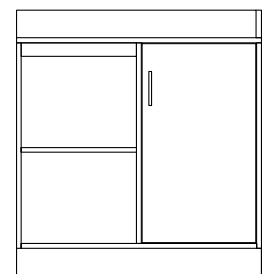

Storage & Vanity

Lower Pantry
X-221A-B-MS
12"W x 17 3/4"D x 30 3/8"H

Upper Pantry
X-221A-B-MS
12"W x 18"D x 46"H

Built In Closet (K/D)
X-213A-MS
59 1/2"W x 22"D x 87"H

Decorative Storage Shelf
X-212-MS
18"W x 6"D x 40"H