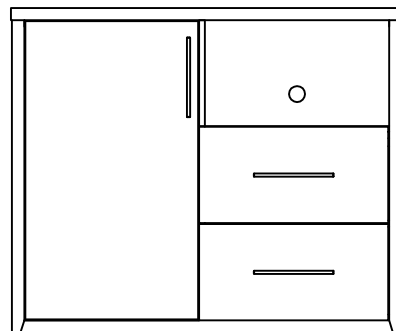

MICROFRIDGE 2 DRAWER CHEST COMBO
LEFT-EXTRA TALL WITH DOOR
CI-MFC-COMBO-L-XT-DOOR
48"W x 24"D x 40"H