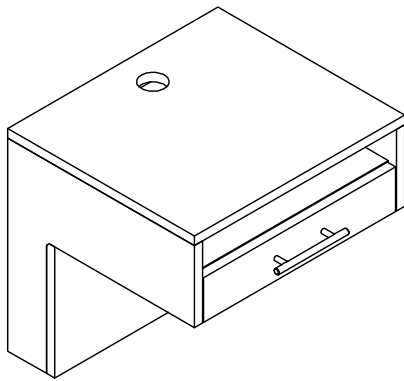

Nightstand

18"W x 16"D x 16.5"H

Desk

108.5"W x 25"D x 36"H

ROY collection

TV Stand

Headboard

Dresser with Minibar