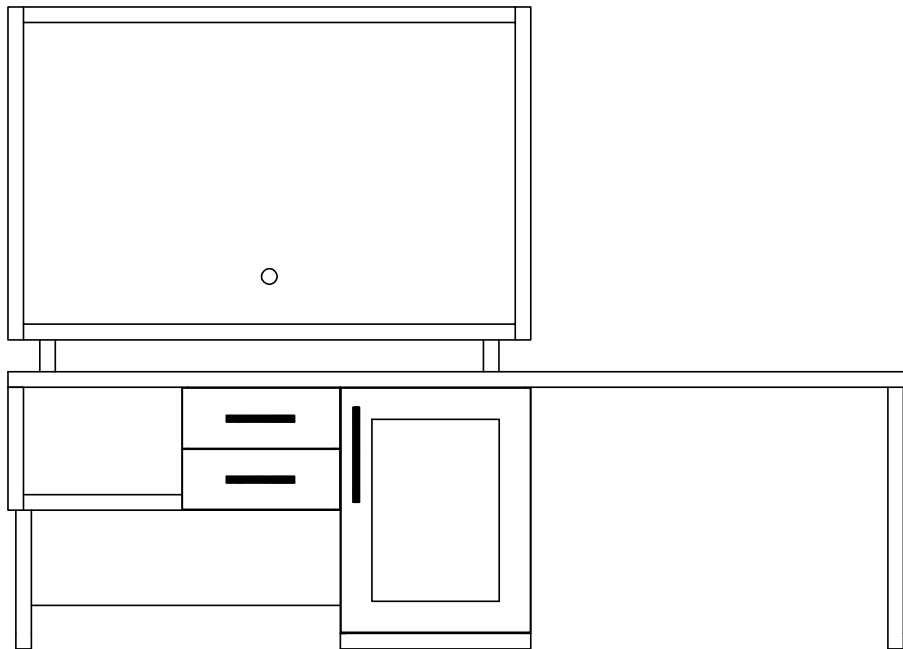

Treamline Combo

Nightstand

Nightstand

King Headboard with Nightstand (K/D)
99"W x 19 3/8"D x 50"H

Treamline Combo (K/D)
114"W x 24"D x 81"H

Luggage Bench (K/D)
36"W x 24"D x 19 1/2"H

C-Table
16"W x 20"D x 25"H