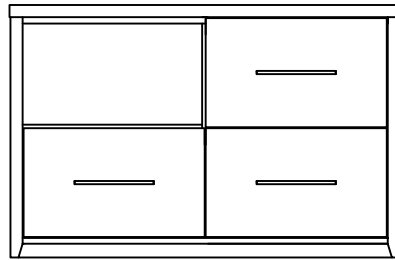

3 DRAWER CHEST WITH OPEN SHELF LEFT
CS-3DC-L
48"W x 24"D x 31"H