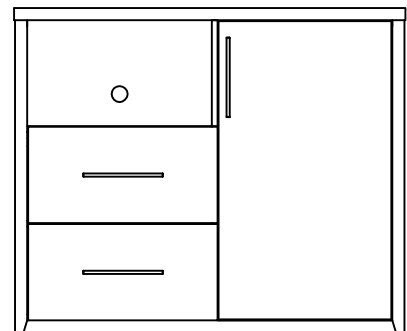

MICROFRIDGE 2 DRAWER CHEST COMBO
RIGHT-EXTRA TALL WITH DOOR
CI-MFC-COMBO-R-XT-DOOR
48"W x 24"D x 40"H