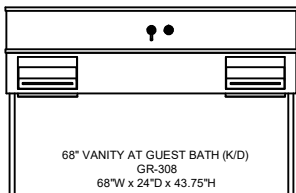

68" Guest Bath (K/D)
GR-308
68"W x 24"D x 43.75"H