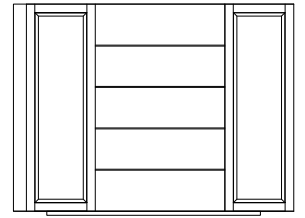

Dresser

Luggage Bench Right

Luggage Bench Left

Headboard

King Headboard
78"W x 4"D x 60"H

Queen Headboard
65"W x 4"D x 60"H

King Headboard
78"W x 4"D x 48"H

Queen Headboard
65"W x 4"D x 48"H