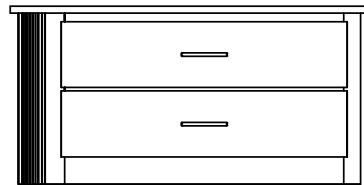

Dresser, Desk & TV Panel

Dresser Corner with 6 Groves
48"W x 24"D x 32"H

Desk Corner with 6 Groves
48"W x 24"D x 31"H

TV Wall Panel
48"W x 2 1/8"D x 48"H

Luggage Bench & Nightstand

Luggage Bench Right
Corner with 6 Groves
42"W x 24"D x 20 3/4"H