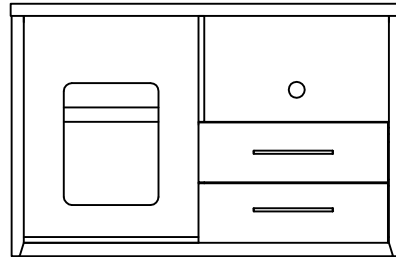

MICROFRIDGE 2 DRAWER CHEST COMBO
LEFT
CI-MFC-COMBO-L
48"W x 24"D x 31"H