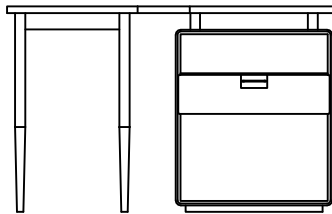

Desk, Dresser & Vanity

Desk with Nightstand (K/D)
68"W x 50"D x 31 1/2"H