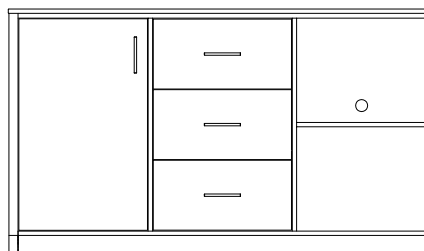

Dresser/Microfridge Combo Unit
70"W x 24"D x 40"H

Table