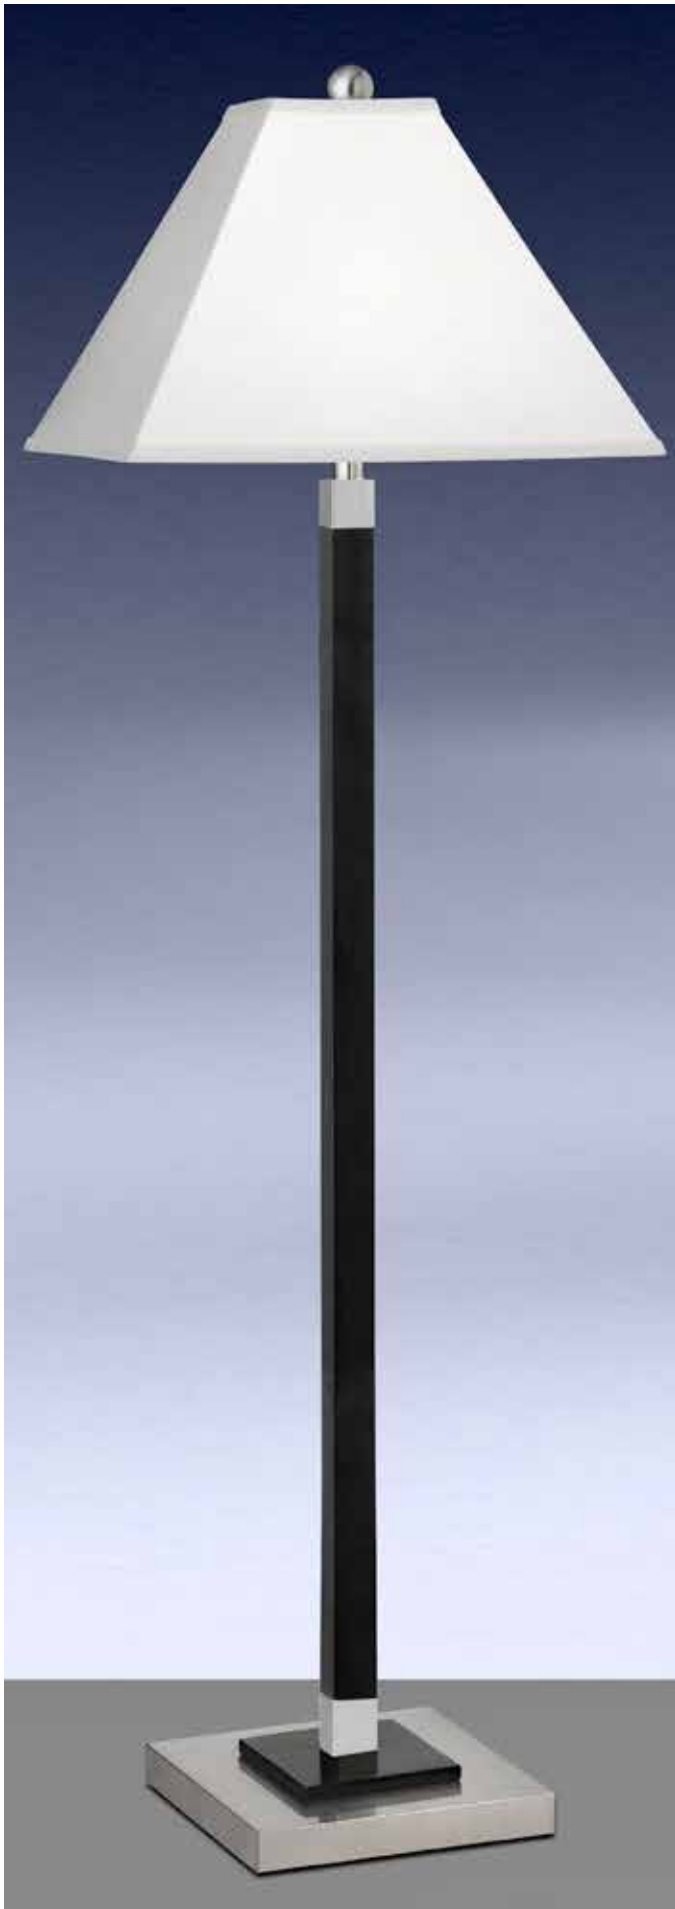

The Moxie Group

featuring Brushed Steel
with Black Ebony Finish
and Solid Wood Construction

HS417SI Energy Efficient Wall Sconce

- Direct Wired
- ADA Compliant
- 6" x 7" Backplate
- 14" Overall Height
- 12" Overall Width
- 23W Max GU24 Socket
  (bulb not included)
  (Converter to Medium Base
  Socket Available)