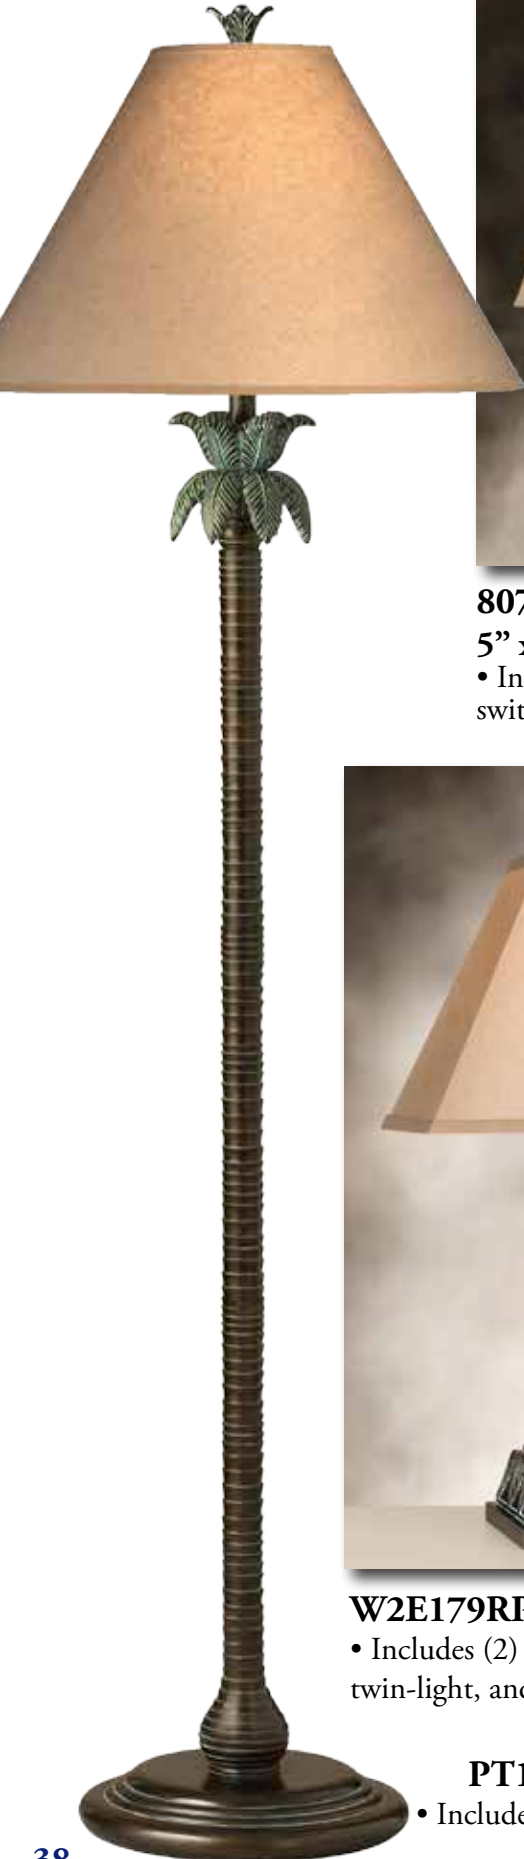

PT1179TPH 63" Floor Lamp
• Includes (1) on/off push-through switch

The Palm Tree Group

featuring Antique Bronze with Verdi Finish

SPECIAL PRICE