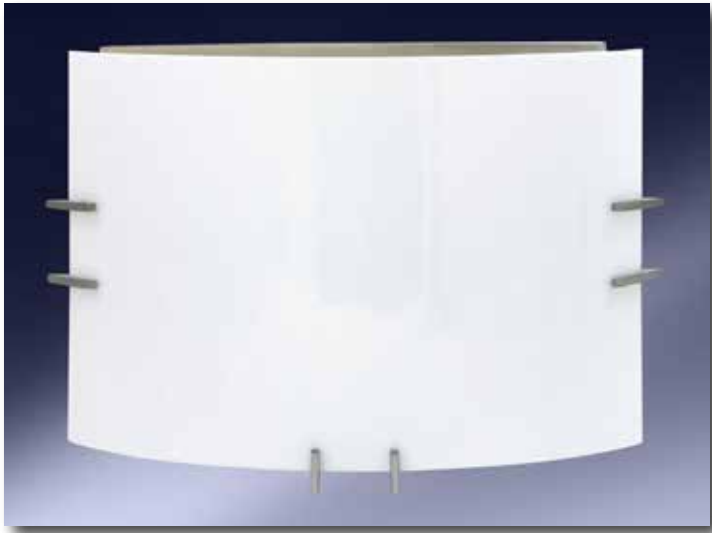

INDEX

<u>ITEM#</u>	<u>Page#</u>	<u>ITEM#</u>	<u>Page#</u>	<u>ITEM#</u>	<u>Page#</u>	<u>ITEM#</u>	<u>Page#</u>	<u>ITEM#</u>	<u>Page#</u>
1060DWH	18	BSV201FGV	47	MBV504SI	17	UL2295DWH	37	W8791CBWH	39
1452LH	41	BSV252SI	51	NBV25SI	50	UUE898DRWH	9	W8792CBWH	39
1482SB	42	BSV253SI	19	NBV37SI	50	UUE998DRWH	8	W915DRWH	33
1561SWH	4	BSV301FGV	47	NBV49SI	50	UW222DRWH	21	W925SI	22
1565SWH	30	BSV303FGC	46	PRV26SI	7	UW806DWH	18, 26	WB120DWH	29
1705DWH	34	BSV306WGV	26, 48	PT1120DWH	29	UW915DRWH	33	WB179TPH	38
1806DWH	26	BSV310SI	51	PT1179TPH	38	UW950DWH	11	WB2222DRWH	20
1806ZWH	3	BSV36SI	11	PT1222DRWH	20	UWB452LH	41	WB2370DSWH	24
1898DSWH	9	BSV39SI	19	PT1427SWH	12	UWB942DWH	3	WB2371DWH	25
1912DWH	14	BSV401FGV	47	PT1461DWH	28	UWH222DRLH	35	WB2417DRWH	12
1915DRWH	32	BSV403FGC	46	PT1492WH	31	UWL2222DRWH	21	WB2561DSWH	5
1925DWH	22	BSV406WGV	27, 48	PT1791CBWH	39	UWL2452LH	41	WB2562SWH	5
1998DSWH	8	BSV410SI	51	PTH1222DRLH	35	UWL2561SWH	5	WB2565SWH	30
561SWH	5	BSV506WGV	48	PTS1370DWH	24, 25	UWL2565SWH	30	WB452LH	41
8031DWH	11	BSV561WGV	49	PTS1701DWH	23	UWL2700DWH	23	WB461DWH	28
8032DWH	11	BSV563WGV	49	PTZ1199EB	40	UWL2806DWH	18, 26	WB482SB	42
8061DSWH	19	BSV564WGV	49	PTZ1299DWH	37	UWL2915DRWH	33	WB492WH	31
8062DSWH	19	BWS110SI	51	PTZ1807DWH	27	UWS700DWH	23	WB940EWH	3
8071PH	38	CT1001DLH	36	PUW2910DWH	15	UWU2898DSWH	9	WBS370DWH	24, 25
8072PH	38	CT101RLH	36	PUW910DWH	15	UWU2998DSWH	8	WBZ199EB	40
8481SB	42	CT102RLH	36	PW910DWH	15	W222DRWH	21	WGM8561SWH	30
8482SB	42	CT103DLH	36	PWL2910DWH	15	W2E120DWH	29	WGM8562SWH	30
8591DWH	24	CT201RLH	36	PZV24SI	50	W2E179RPH	38	WH222DRLH	35
8592DWH	24	DWS940EWH	3	PZV36SI	50	W2E222DRWH	21	WH8221DSLH	35
8809SI	6	EC101	52	QL100SI	6, 43	W2E417DRWH	13	WH8222DSLH	35
8981DSWH	9	EC321	52	R8808SI	6	W2E452RLH	41	WHB222DRLH	35
8982DSWH	9	EC701	53	ST1310DWH	10	W2E482RSB	42	WL2179TPH	38
8991DSWH	8	EC702	53	ST310DWH	10	W2E561RWH	4	WL2222DRWH	21
8992DSWH	8	GM9808WHMC	6	U2E199REB	40	W2E565RWH	30	WL2417DSWH	12
912DWH	14	GRT561DSWH	4	U2E222DRWH	21	W2E700EWH	23	WL2452LH	41
9152FGC	46	HBS302SI	7	U2E295DWH	37	W2E701DWH	14	WL2461DWH	28
9501WHRE	22	HL101SI	54	U2E452RLH	41	W2E703BST	43	WL2482SB	42
9502WHRE	22	HL102SI	54	U2E561RWH	4	W2E747DRWH	31, 34	WL2492WH	31
9801WH	7	HL301SI	7, 54	U2E565RWH	30	W2E747RWH	31, 34	WL2561SWH	5
9888WH	7	HL401SI	54	U2E700EWH	23	W2E791CBWH	39	WL2565SWH	30
9901DWH	15	HLB101SI	54	U2E701DWH	14	W2E915DRWH	32	WL2700DWH	23
9902DWH	15	HS417SI	12	U2E747DWH	31, 34	W2Z195EB	40	WL2705DWH	34
AJ1310DWH	10	HS906SI	54	U2E747RWH	31, 34	W2Z199REB	40	WL2806DWH	18, 26
AJ310DWH	10	HS907SI	54	U2E915DRWH	32	W417DSWH	13	WL2915DRWH	33
BL106DWH	19	HS960SI	54	UB2299DWH	37	W561SWH	5	WL2940EWH	3
BS700DWH	23	L8808SI	6	UB2561SWH	5	W705DWH	34	WLH222DRLH	35
BS914SI	16, 49	LD800SI	43	UB2565SWH	30	W791CBWH	39	WLS370DWH	24, 25
BSC1212SI	32, 44	LDU810SI	43	UB2898DSWH	9	W806DWH	18, 26	WN8221DSWH	21, 33
BSC144SI	4, 44	LDV305SI	22	UB2998DSWH	8	W8451LH	41	WN8222DSWH	21, 33
BSC155SI	6, 45	MBC12SI	16, 45	UBL106DWH	19	W8452LH	41	WS300SI	7
BSC162SI	45	MBC16SI	16, 45	UBZ199EB	40	W8471DSWH	13	WS700DWH	23
BSC16SI	45	MBV202WGV	47	UCT101RLH	36	W8472DSWH	13	WS910WGC	17
BSC172SI	20, 44	MBV302WGV	47	UCT102RLH	36	W8561SWH	5, 28	WS912WGC	17
BSV103FGC	46	MBV306WGV	48	UCT201RLH	36	W8562SWH	5, 28	WS914SI	16
BSV106DWH	27, 49	MBV502SI	17	UHB222DRLH	35	W8771DWH		WZ8191EB	40
BSV107DHWA	27, 49	MBV503SI	17	UHL222DRLH	35		23, 25, 29, 31, 34	WZ8192EB	40
				UL2195EB	40	W8772DWH		WZ8291WH	37
							23, 25, 29, 31, 34	WZ8292WH	37

All products in this catalog are stocking items and available to Quick-ship!