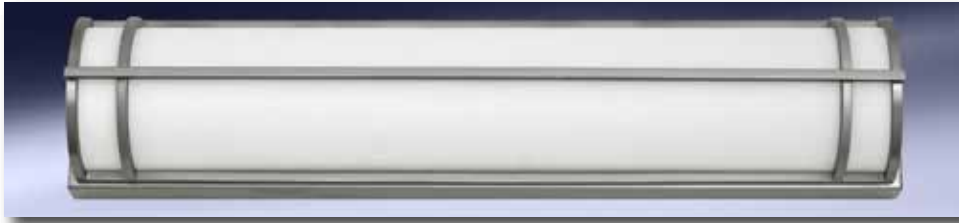

BSV252SI

Lamp Specifications:

- 25" x 5.25" Backplate (4.75" Ext.)
- Brushed Steel Finish
- Takes (2) F17T8 17W Max Bulbs (bulbs not included)