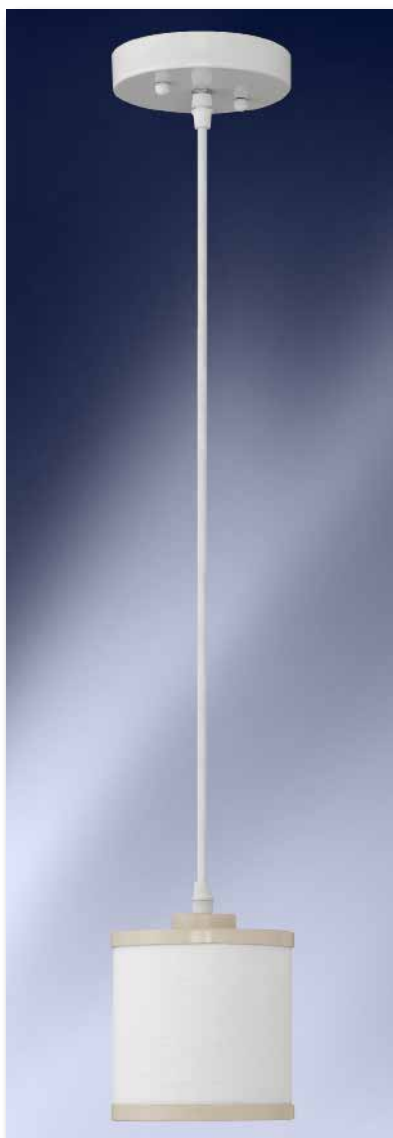

- Includes (1) on/off rocker base switch

8809SI 8"H x 22"W Double Wall Lamp

- Includes (2) on/off rocker base switches

GM9808WHMC 61"H Pendant Wall Lamp

- Includes (1) on/off rocker base switch and (2) E26 100W Max • Gunmetal Finish
- Shade size - 17" x 19" x 15"

QL100SI 16" LED Desk Lamp

- Includes Wireless Qi Charger, (2) electrical outlets, (2) 10 Watt/2 Amp USB ports, and On/Off full range dimmer switch

BSC155SI 15.5" Flush Mount

- Brushed Steel Finish
- Takes (2) 18W E26 base bulbs (not included)
- 5" extension from ceiling • Suitable for damp locations

The Classic Contemporary Collection
 featuring durable Powdercoated Plymouth Rock Tan finish
 Designed for use in **Microtel by Wyndham**

9801WH Pendant Ceiling Fixture
 5" dia x 1"D backplate
 with 80" max drop (adjustable)
 and (1) ceramic E26 40W Max
 socket