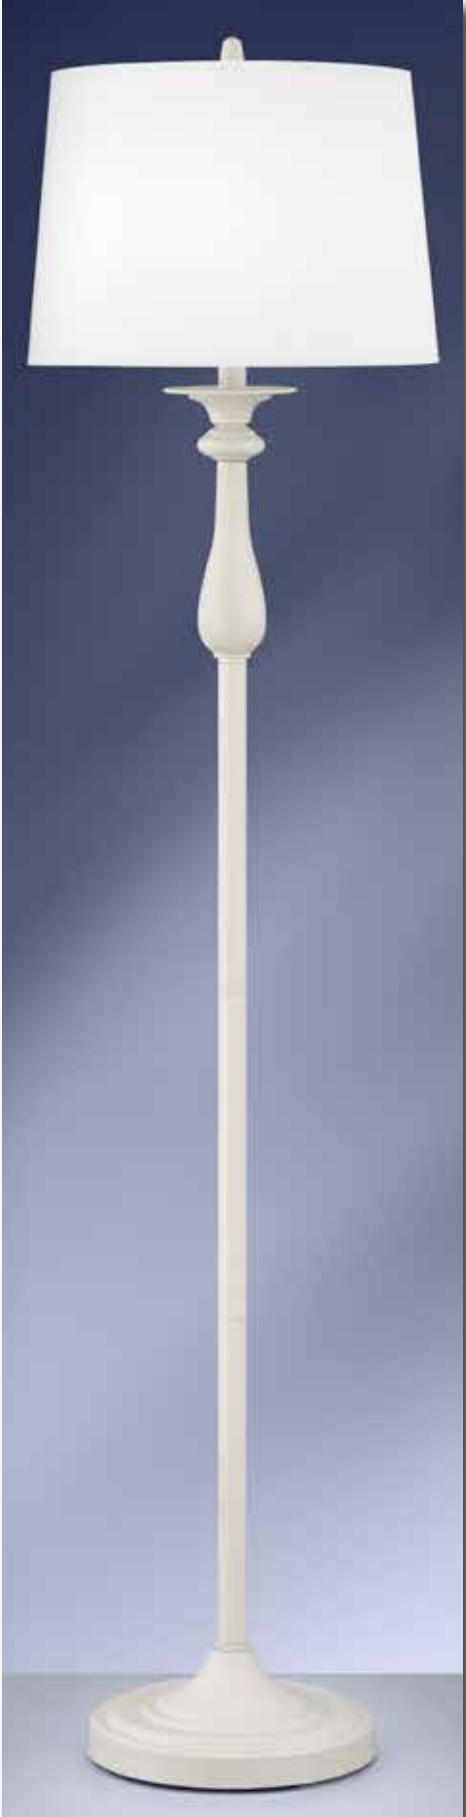

NEW

Coastal Sands Collection

featuring Color of the Year "Simply White" Powdercoated Finish
Durable, Timeless, and Versatile

WZ8291WH-WC 4.75" x 8"
Single Wall Lamp
• Includes (1) on/off rocker switch and (1) electrical outlet